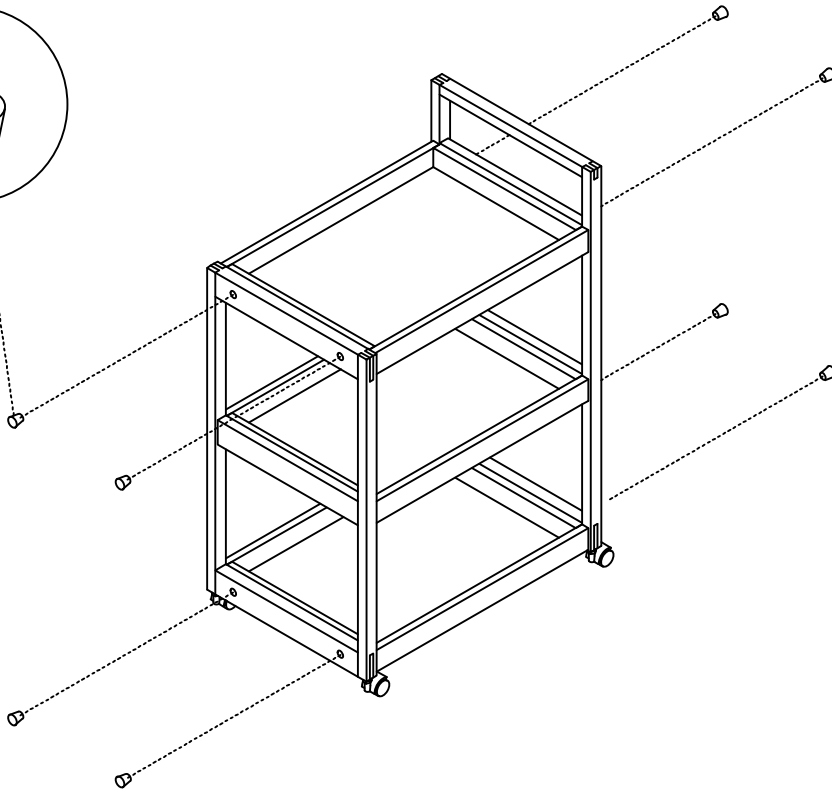

How To Assemble Your Trolley

Please follow these instructions carefully