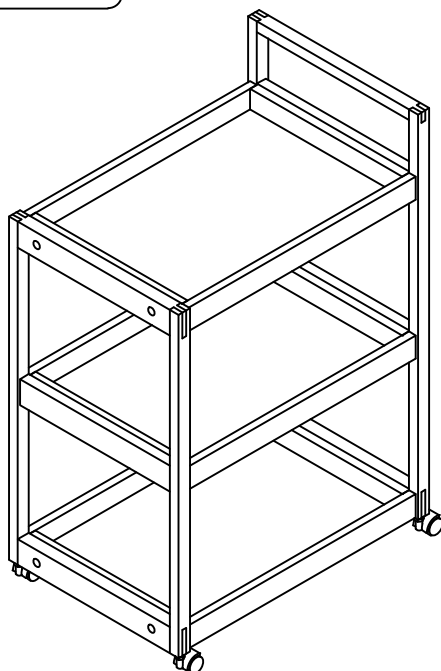

Assembly Instructions

FUTON
C O M P A N Y

Oak Loop Trolley

ROPO no:

PLEASE READ THESE INSTRUCTIONS VERY CAREFULLY BEFORE YOU BEGIN, TO ENSURE THAT YOUR FUTON COMPANY PRODUCT WILL GIVE YOU MANY YEARS OF SATISFACTION

Version number: 1

Product code: ST LOOP TROLLEY

Date: 12/01/26

experts in small space living

Parts Checklist

Please count and check every component very carefully before you begin

① Top/ Bottom Tray x 2

② Right Side x 1