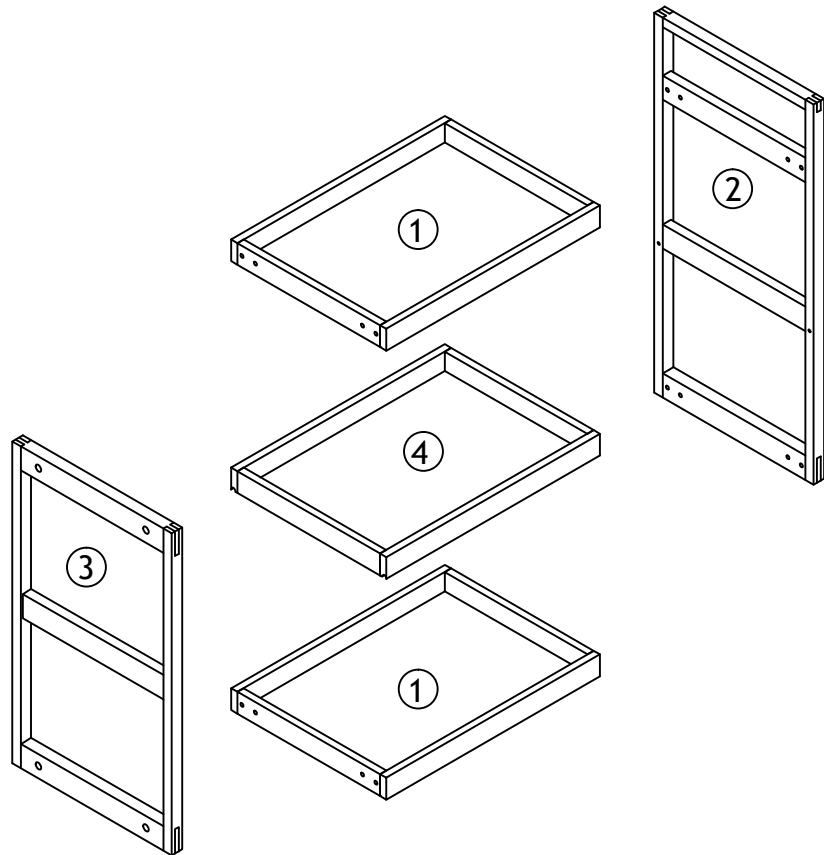

Version number: 1

Product code: ST LOOP TROLLEY

Date: 12/01/26

experts in small space living

Parts Checklist

Please count and check every component very carefully before you begin

① Top/ Bottom Tray x 2

② Right Side x 1

③ Left Side x 1

④ Middle Tray x 1

Fittings Checklist

Please count and check every component very carefully before you begin

① Wooden Dowel x 8

② Allen Head Bolt x 8

③ Allen Key X 1

④ Wheel x 4