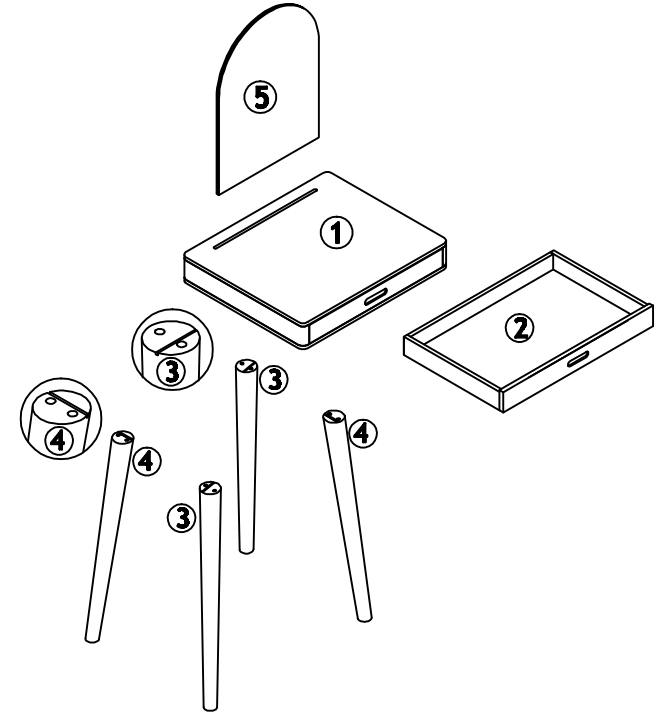

Please keep all packaging until you have checked every part and assembly of your Futon Company product is complete.

Version number: 1

Product code: T4 ARCH OAK

Date: 12/07/20

*experts in small space living*

## Parts Checklist

Please count and check every component very carefully before you begin

- ① Top x 1
- ② Big Drawer x 1
- ③ Leg-A x 2
- ④ Leg-B x 2
- ⑤ Mirror x 1