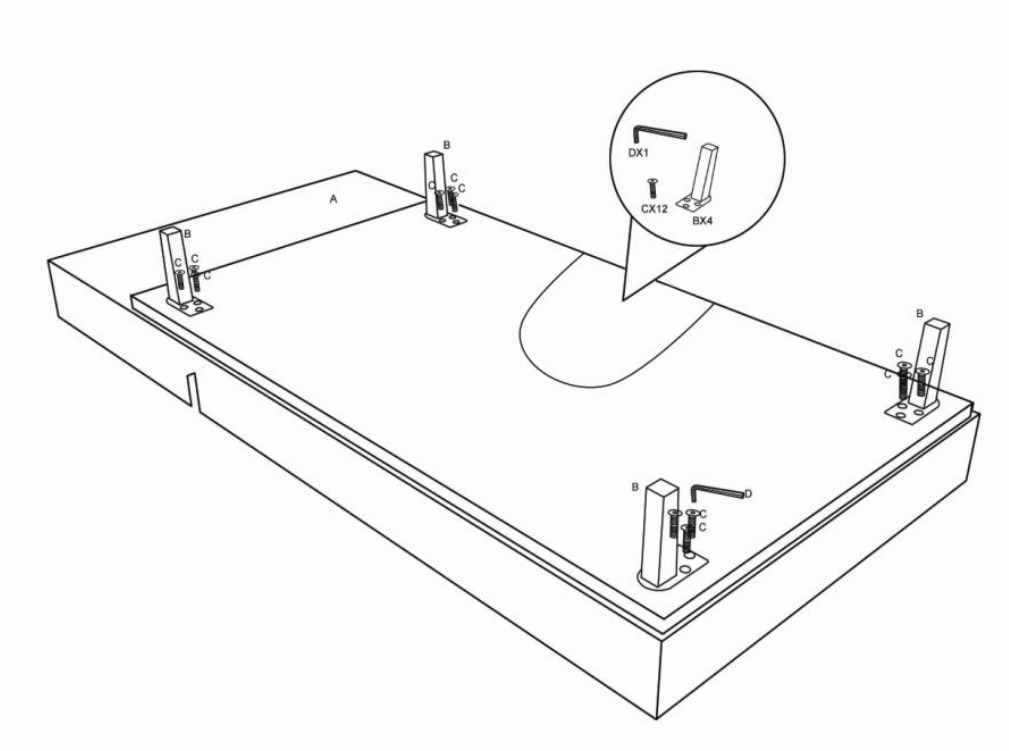

ASSEMBLY INSTRUCTION

SB2 SNOOZE

Parts Checklist :

Sofa
A X 1pc

Legs
B X 4pcs

Bolt
CX12pcs

Allen Key
DX1pc

Please assemble legs as below drawing shows :

You can simply lift backrest upwards to 1 -2-3 each click position.