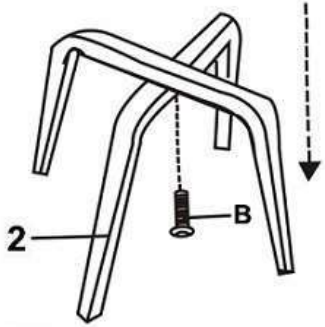

How to assemble Pirouette Chair

Please follow these instructions carefully

FUTON

C O M P A N Y

Step 1