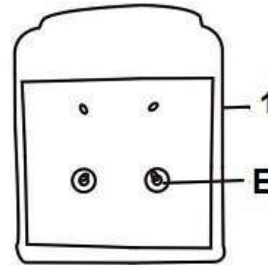

How to assemble Pirouette Chair

Please follow these instructions carefully

FUTON

C O M P A N Y

Step 1

Step 2

Step 3

CARE

It is advisable to wipe off any liquid or stain on the fabric immediately and clean it with a mild detergent. Always test an area of unseen fabric first before to ensure detergent is suitable.

IMPORTANT

To ensure maximum performance from this product, we advise that you check and tighten all bolts and screws on a regular basis to avoid damage and strain to parts.

Improper use, improper assembly and mishandling may lead to product damage.

DO NOT STAND ON THIS CHAIR

GUARANTEE

This instruction leaflet forms part of your guarantee, please retain it. The ROPO number along with your invoice number will need to be quoted in all correspondence with Futon Company.

Thank you for choosing Futon Company.

Step 4

Step 5