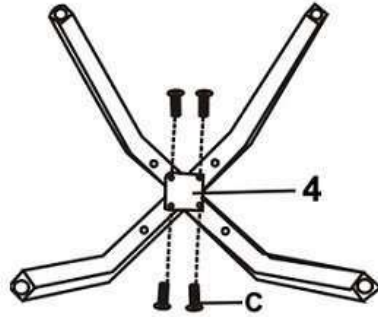

How to assemble Pirouette Chair

Please follow these instructions carefully

FUTON

C O M P A N Y

Step 1

Step 2

Step 3

CARE

It is advisable to wipe off any liquid or stain on the fabric immediately and clean it with a mild detergent. Always test an area of unseen fabric first before to ensure detergent is suitable.

IMPORTANT

To ensure maximum performance from this product, we advise that you check and tighten all bolts and screws on a regular basis to avoid damage and strain to parts.

Improper use, improper assembly and mishandling may lead to product damage.

DO NOT STAND ON THIS CHAIR

GUARANTEE

This instruction leaflet forms part of your guarantee, please retain it. The ROPO number along with your invoice number will need to be quoted in all correspondence with Futon Company.

Thank you for choosing Futon Company.

Step 4

Step 5