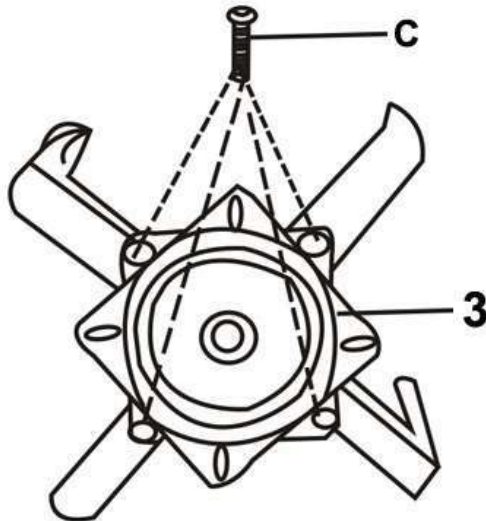

How to assemble Pirouette Chair

Please follow these instructions carefully

FUTON

C O M P A N Y

Step 1

Step 2

Step 3

CARE

It is advisable to wipe off any liquid or stain on the fabric immediately and clean it with a mild detergent. Always test an area of unseen fabric first before to ensure detergent is suitable.

IMPORTANT

To ensure maximum performance from this product, we advise that you check and tighten all bolts and screws on a regular basis to avoid damage and strain to parts.

Improper use, improper assembly and mishandling may lead to product damage.

DO NOT STAND ON THIS CHAIR

GUARANTEE

This instruction leaflet forms part of your guarantee, please retain it. The ROPO number along with your invoice number will need to be quoted in all correspondence with Futon Company.

Thank you for choosing Futon Company.

Step 4

Step 5