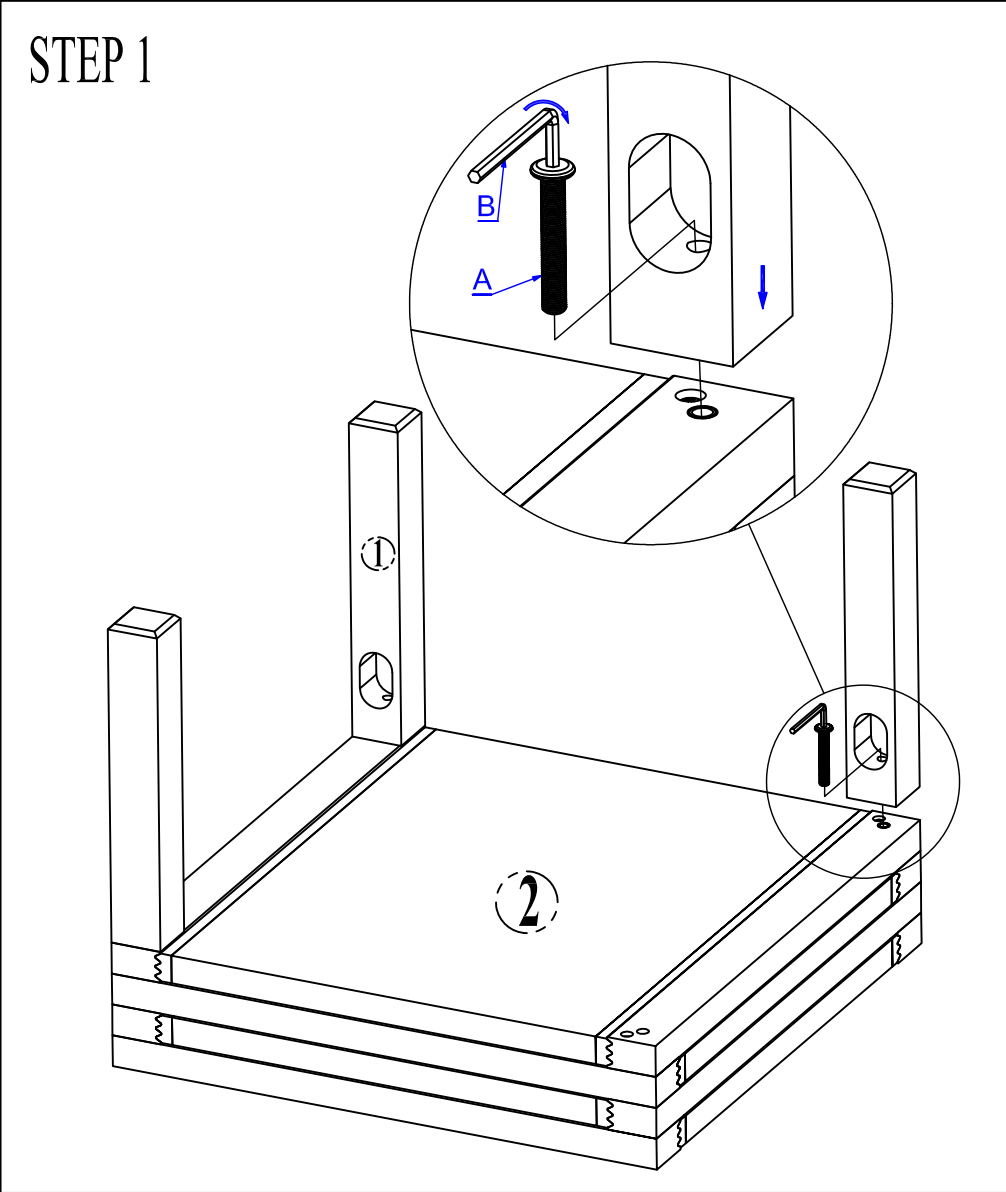

## STEP 1

## STEP 2

Carefully and slowly turn over the table as surface may slide out.

ITEM NAME : TABLE - OKE 4 - LEAF SLIDING TABLE

PRODUCT CODE : T1 SLIDE OKE

### PARTS LIST

Leg	Top
① 4 Pcs	② 1 Pc