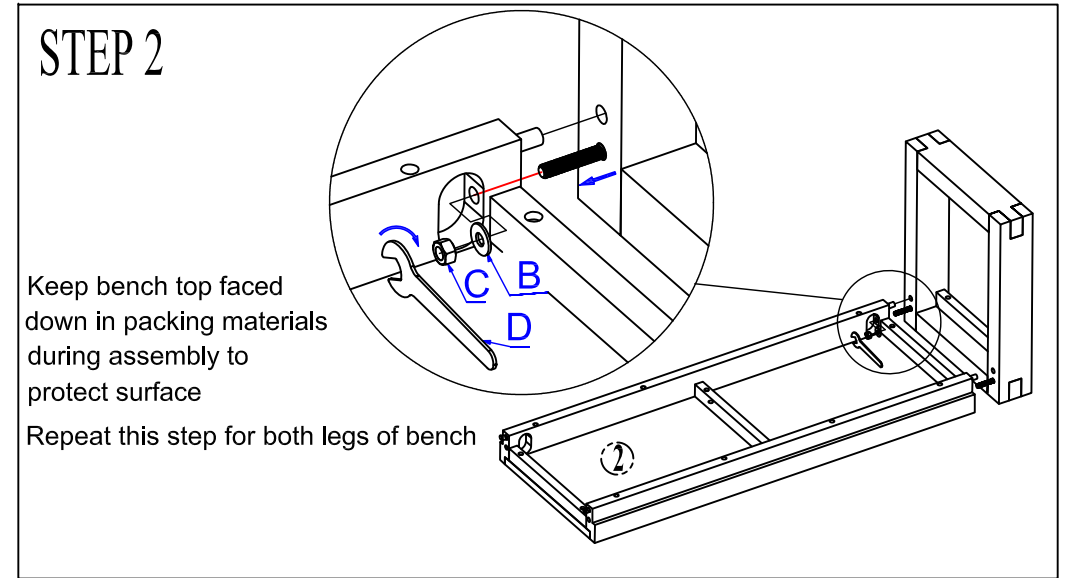

ASSEMBLY INSTRUCTION

FUTON
C O M P A N Y

ITEM NAME : BENCH - OKE CONSOLE 80CM

PRODUCT CODE : T4 OKE CON BEN 80

PARTS LIST

Leg	Top
① 2 Pcs	② 1 Pc

HARDWARE LIST

Bolts: 8x60	Washers: 8x19	Nuts: 8x13	Key 13
④ 4 Pcs	⑤ 4 Pcs	⑥ 4 Pcs	⑦ 1 Pc