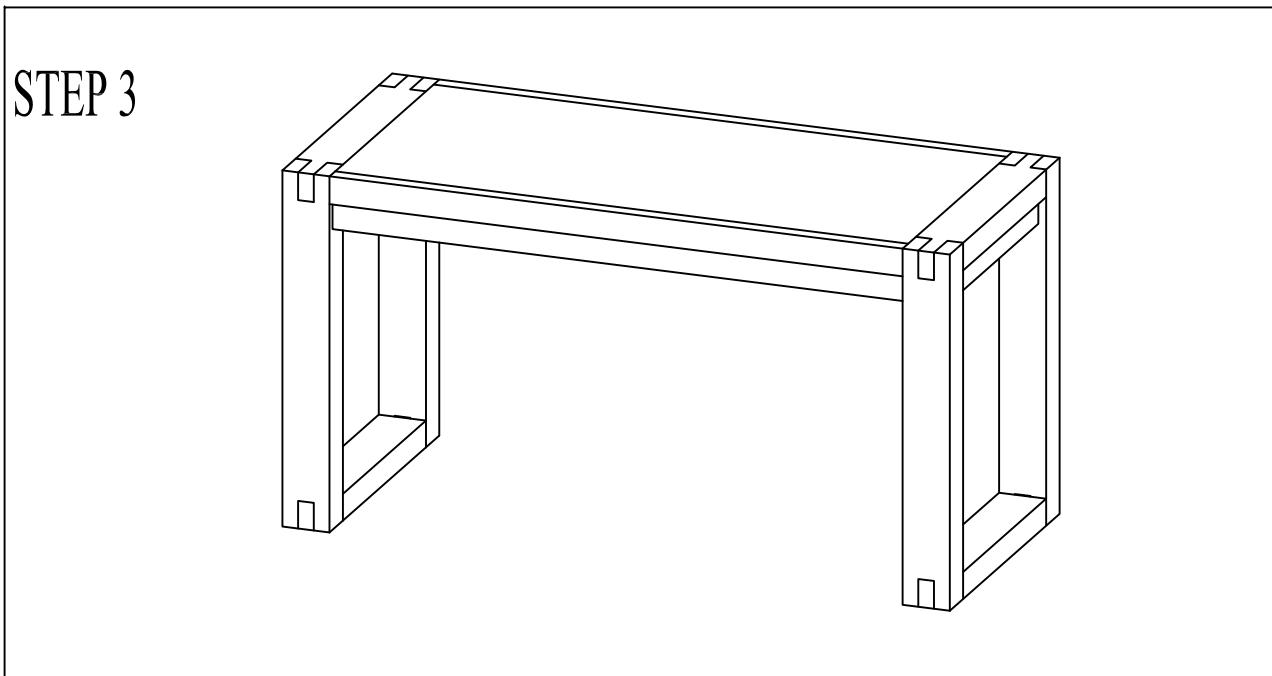

ASSEMBLY INSTRUCTION

FUTON
C O M P A N Y

ITEM NAME : BENCH - OKE CONSOLE 80CM

PRODUCT CODE : T4 OKE CON BEN 80

PARTS LIST

Leg	Top
① 2 Pcs	② 1 Pc

HARDWARE LIST

Bolts: 8x60	Washers: 8x19	Nuts: 8x13	Key 13
④ 4 Pcs	⑤ 4 Pcs	⑥ 4 Pcs	⑦ 1 Pc