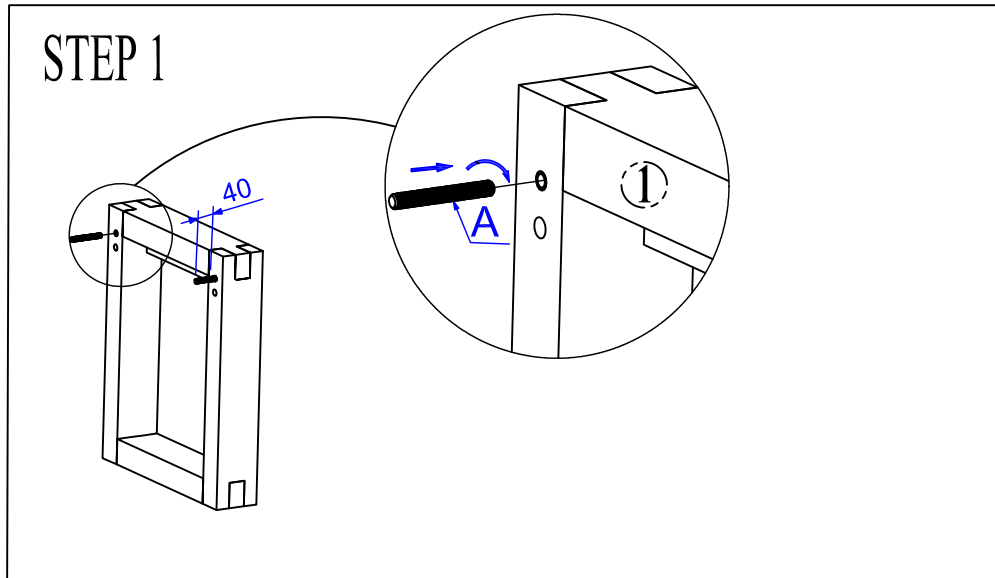

ASSEMBLY INSTRUCTION

FUTON
C O M P A N Y

ITEM NAME : BENCH - OKE CONSOLE 80CM

PRODUCT CODE : T4 OKE CON BEN 80

PARTS LIST

Leg	Top
① 2 Pcs	② 1 Pc

HARDWARE LIST

Bolts: 8x60	Washers: 8x19	Nuts: 8x13	Key 13
④ 4 Pcs	⑤ 4 Pcs	⑥ 4 Pcs	⑦ 1 Pc