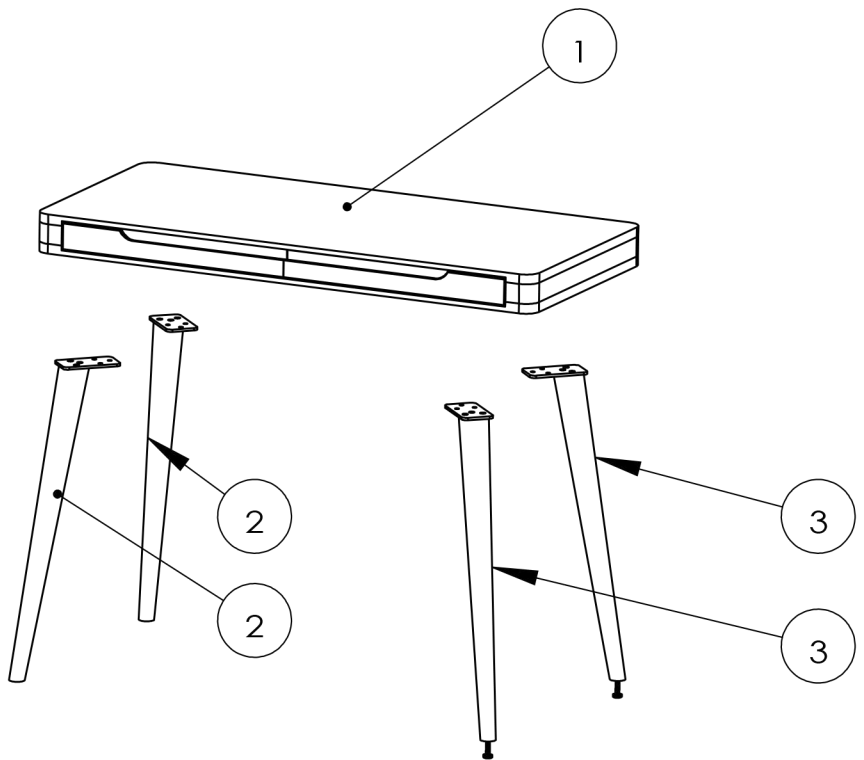

Madrid Desk

T4 Madrid ROPO5690

FUTON

C O M P A N Y

Parts Checklist

- 1) Desk Top
- 2) Left legs x 2
- 3) Right legs x 2

Fittings Checklist

AX1  M4X75	BX12  M6X20	CX12  M6X ϕ 10	DX12  M6X ϕ 16
---	--	--	--

To make desk level turn adjusting feet to correct height.