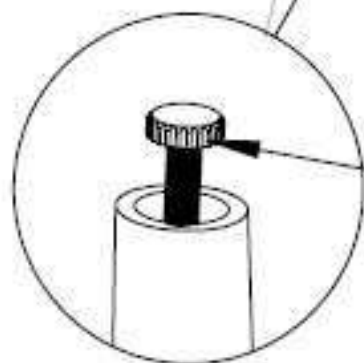

Madrid Desk

T4 Madrid ROPO5690

FUTON

C O M P A N Y

Parts Checklist

- 1) Desk Top
- 2) Left legs x 2
- 3) Right legs x 2

Fittings Checklist

AX1  M4X75	BX12  M6X20	CX12  M6X ϕ 10	DX12  M6X ϕ 16
---	--	--	--

To make desk level turn adjusting feet to correct height.