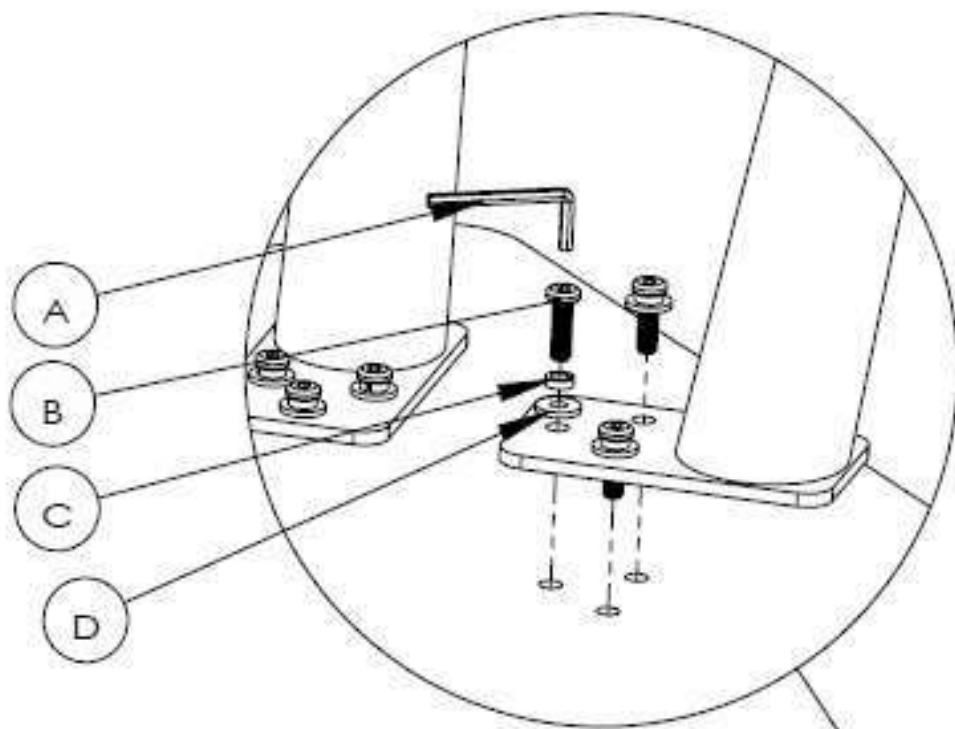

Madrid Desk

T4 Madrid ROPO5690

FUTON

C O M P A N Y

Parts Checklist

- 1) Desk Top
- 2) Left legs x 2
- 3) Right legs x 2

Fittings Checklist

AX1  M4X75	BX12  M6X20	CX12  M6X ϕ 10	DX12  M6X ϕ 16
---	--	--	--

To make desk level turn adjusting feet to correct height.