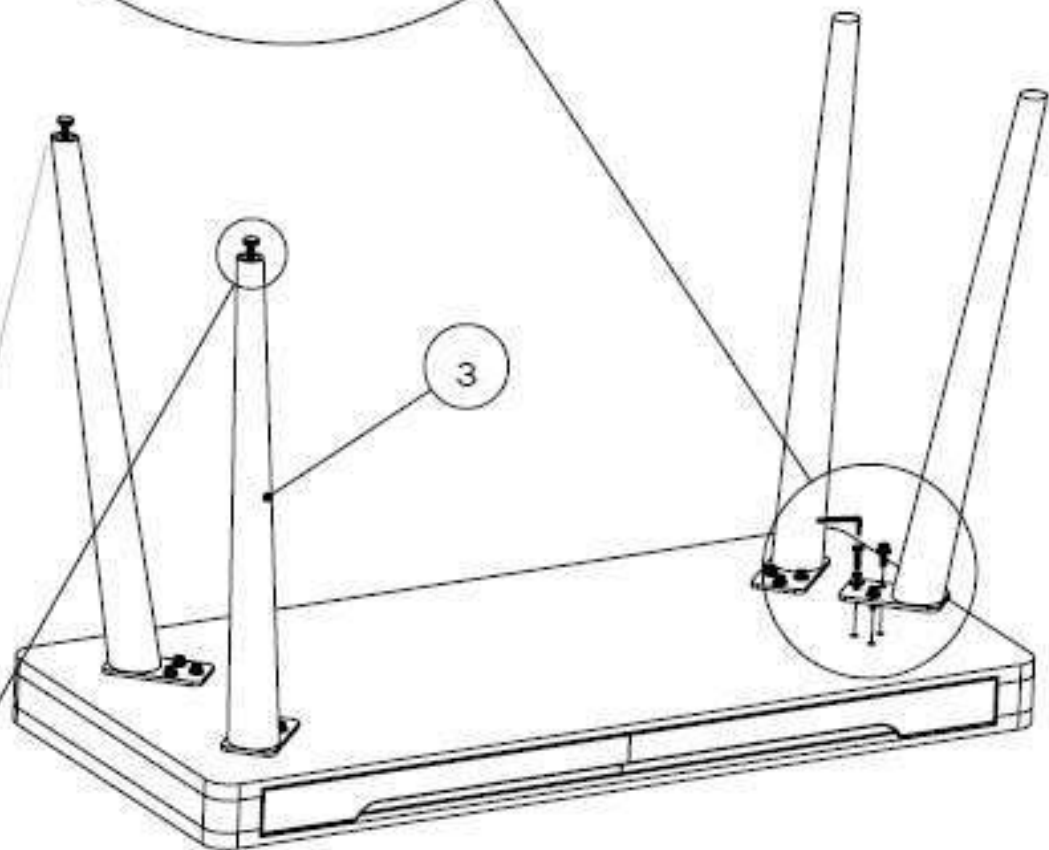

Madrid Desk

T4 Madrid ROPO5690

FUTON

C O M P A N Y

Parts Checklist

- 1) Desk Top
- 2) Left legs x 2
- 3) Right legs x 2

Fittings Checklist

AX1  M4X75	BX12  M6X20	CX12  M6X ϕ 10	DX12  M6X ϕ 16
---	--	--	--

To make desk level turn adjusting feet to correct height.