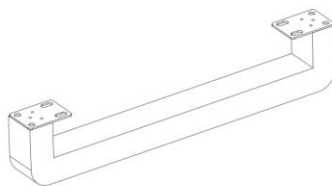

ASSEMBLY INSTRUCTION

SB3 SOHO DKGR

Parts Checklist :

Sofa
AX1pc

Legs
BX2pcs

Bolt
C X 8pcs

Allen Key
DX1pc

Please assemble legs as below line-drawing shows: