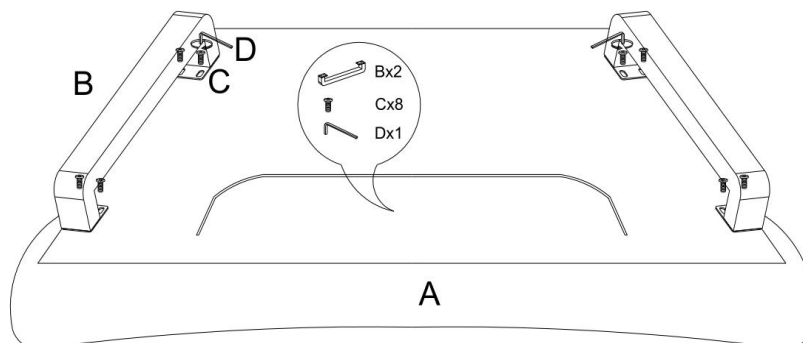

ASSEMBLY INSTRUCTION

SB3 SOHO DKGR

Parts Checklist :

Sofa
AX1pc

Legs
BX2pcs

Bolt
C X 8pcs

Allen Key
DX1pc

Please assemble legs as below line-drawing shows: