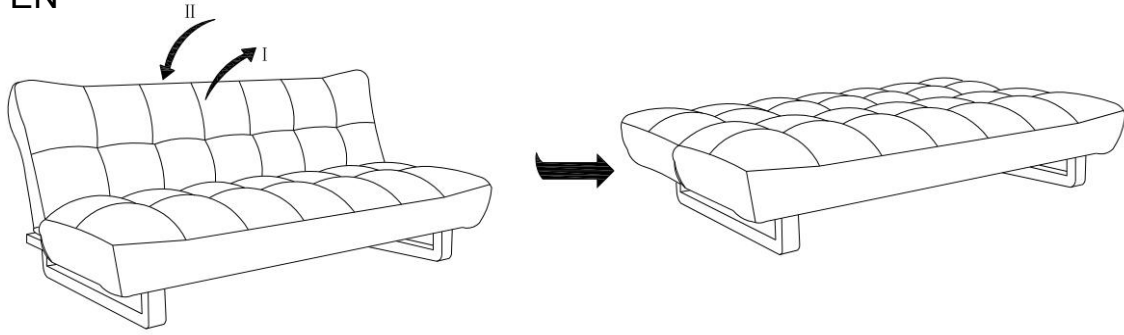

ASSEMBLY INSTRUCTION

SB3 SOHO DKGR

Parts Checklist :

Sofa
AX1pc

Legs
BX2pcs

Bolt
C X 8pcs

Allen Key
DX1pc

Please assemble legs as below line-drawing shows:

HOW TO OPEN AND CLOSE YOUR SOFA BED:

TO OPEN

TO CLOSE