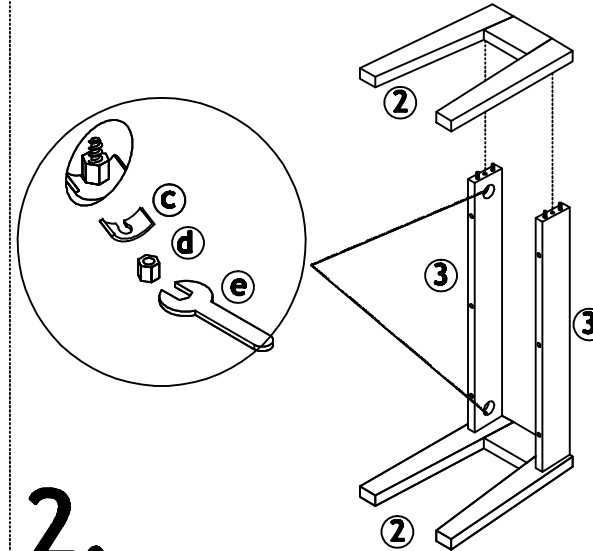

1. 2.

2.

FINISH

Timber may be selected to ensure that the visible surfaces are of a higher grade than unseen surfaces. These unseen areas are not finished to the same standard as the visible surfaces.

CARE

To clean your Bench, wipe with a damp cloth followed by a dry cloth.

IMPORTANT

To ensure maximum performance from this product, we advise that you check and tighten all bolts and screws on a regular basis to avoid damage and strain to parts.

GUARANTEE

This instruction leaflet forms part of your guarantee, please retain it.

The ROPO number along with your invoice number will need to be quoted in all correspondence with Futon Company.

Thank you for choosing Futon Company.