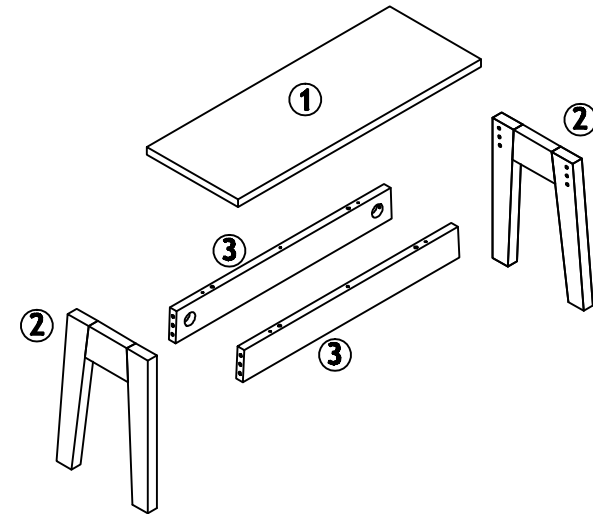

Version number: 1 Product code: T4 GILBEY BEN MPLE /T4 GILBEY BEN CHRY Date: 12/07/20

experts in small space living

Parts Checklist

Please count and check every component very carefully before you begin

- ① Seat x 1
- ② Leg x 2
- ③ Connect Bar x 2