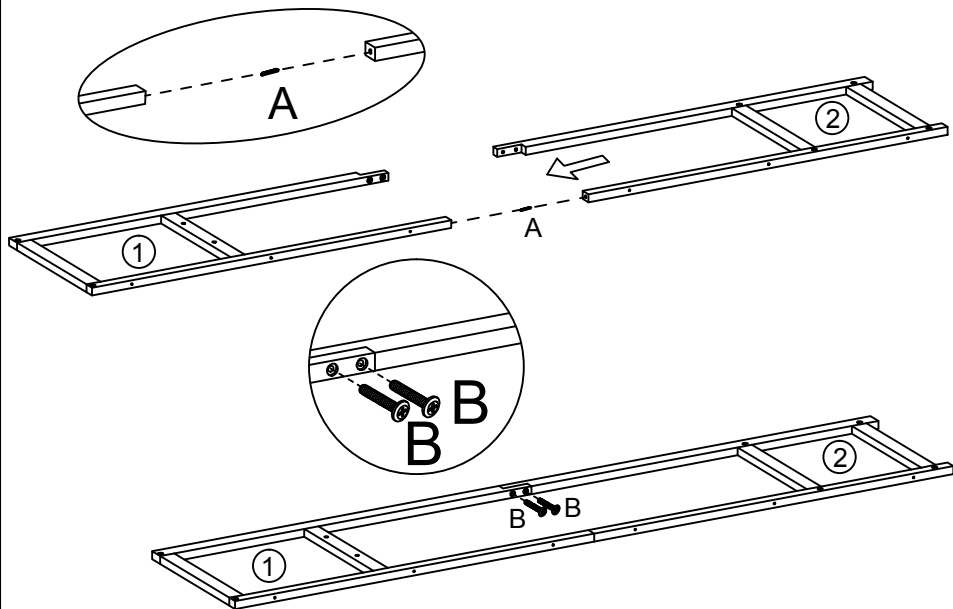

FUTON

C O M P A N Y

ST COAT CNR BAY

Cross head screwdriver
also required for assembly

01

02

03

04

05

06

07

'Important! For safety reasons, we advise you to fix this item to the wall. Standard fittings are included to fix the item to the wall, however different wall types require different types of fixings. Contact your local specialised hardware store for advice on suitable fixing.'