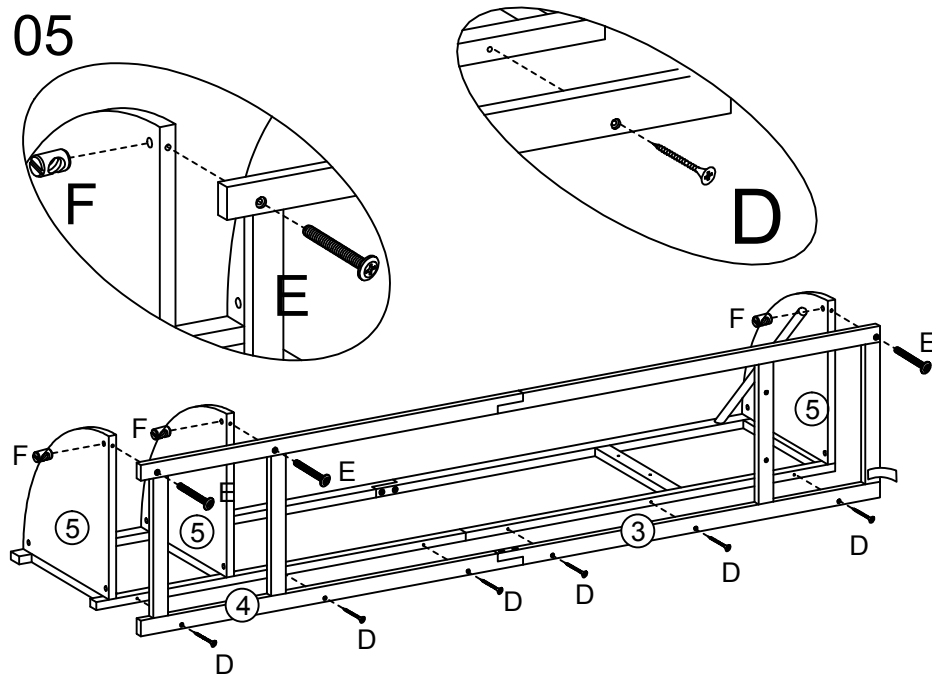

FUTON

C O M P A N Y

ST COAT CNR BAY

Cross head screwdriver
also required for assembly

01

02

03

04

05

06

07

'Important! For safety reasons, we advise you to fix this item to the wall. Standard fittings are included to fix the item to the wall, however different wall types require different types of fixings. Contact your local specialised hardware store for advice on suitable fixing.'