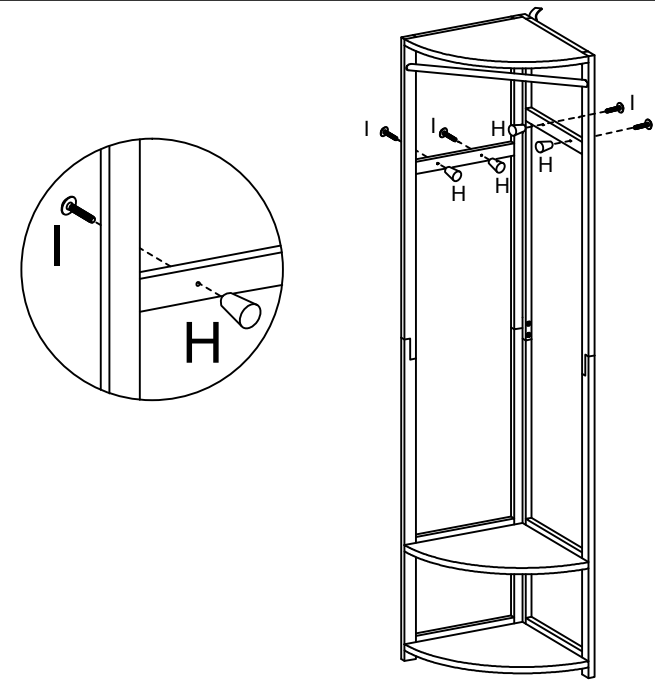

FUTON

C O M P A N Y

ST COAT CNR BAY

Cross head screwdriver
also required for assembly

01

02

03

04

05

06

07

'Important! For safety reasons, we advise you to fix this item to the wall. Standard fittings are included to fix the item to the wall, however different wall types require different types of fixings. Contact your local specialised hardware store for advice on suitable fixing.'