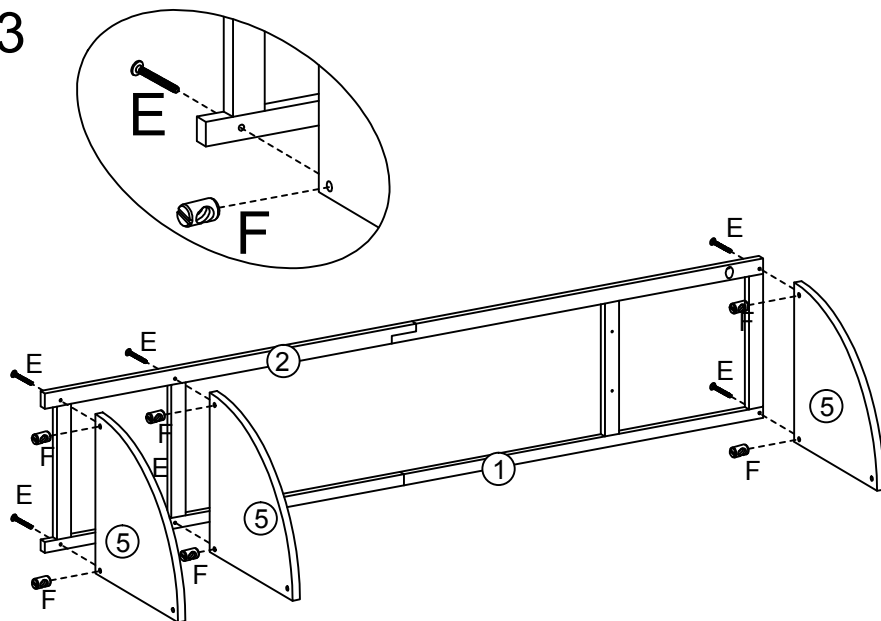

FUTON

C O M P A N Y

ST COAT CNR BAY

Cross head screwdriver
also required for assembly

01

02

03

04

05

06

07

'Important! For safety reasons, we advise you to fix this item to the wall. Standard fittings are included to fix the item to the wall, however different wall types require different types of fixings. Contact your local specialised hardware store for advice on suitable fixing.'