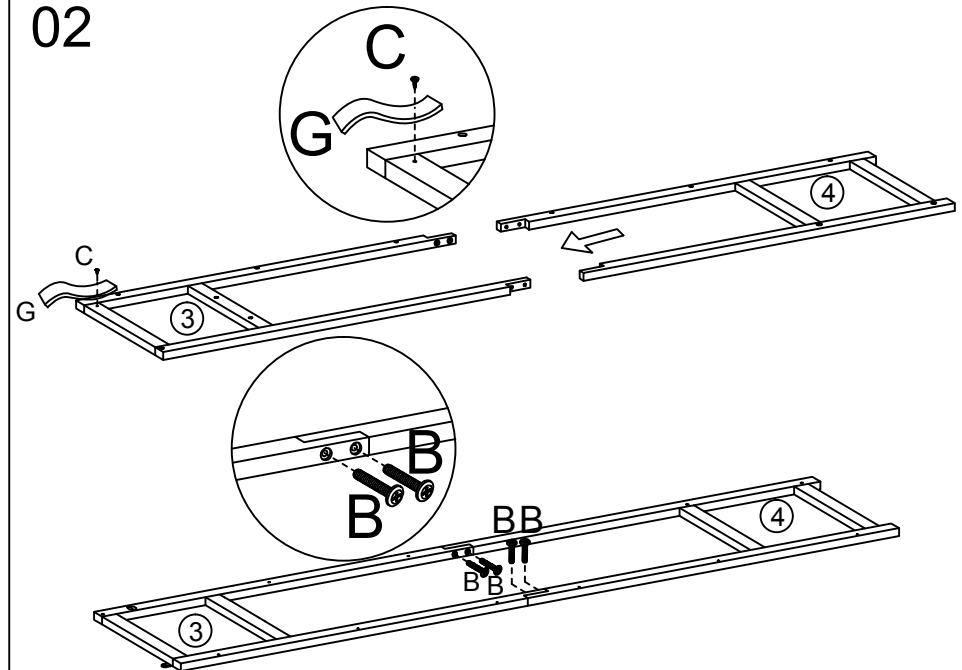

FUTON

C O M P A N Y

ST COAT CNR BAY

Cross head screwdriver
also required for assembly

01

02

03

04

05

06

07

'Important! For safety reasons, we advise you to fix this item to the wall. Standard fittings are included to fix the item to the wall, however different wall types require different types of fixings. Contact your local specialised hardware store for advice on suitable fixing.'