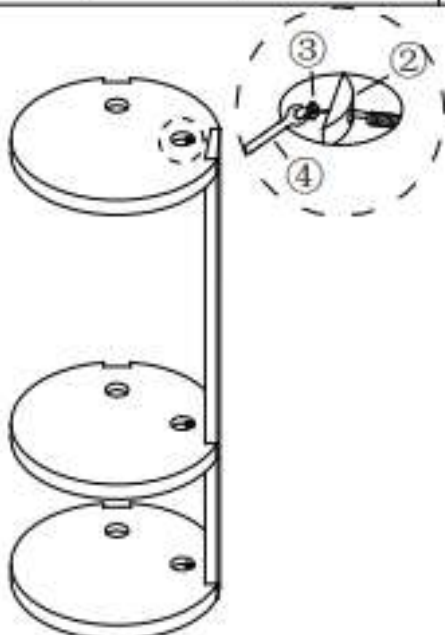

PO13218
T1 DITTO PINE

Parts Checklist

A X3

B X2

Fittings Checklist

①		X6
②		X6
③		X6
④		X1
⑤		X4

1

Repeat this step for both parts 2's

2

3

4