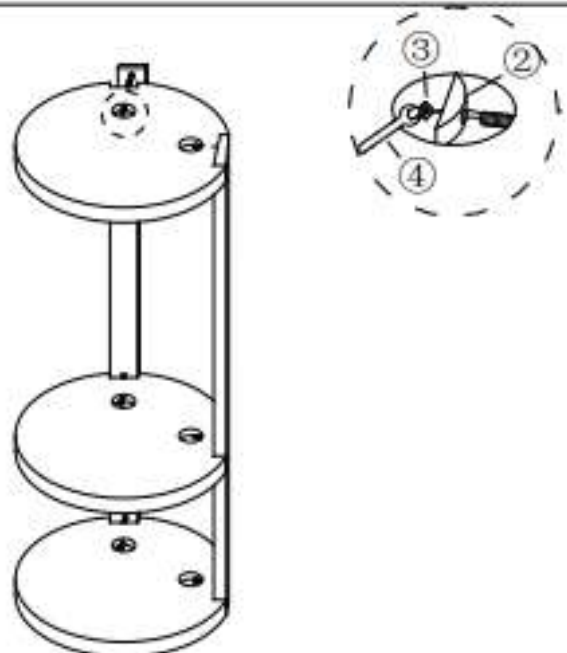

PO13218
T1 DITTO PINE

Parts Checklist

A X3

B X2

Fittings Checklist

①		X6
②		X6
③		X6
④		X1
⑤		X4

1

Repeat this step for both parts 2's

2

3

4

5