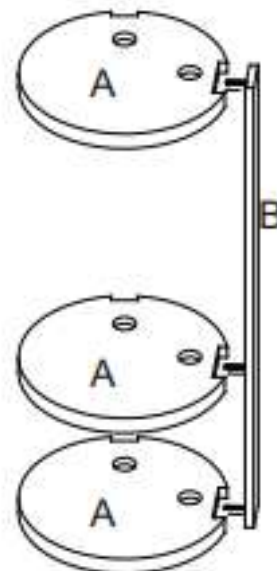

PO13218
T1 DITTO PINE

Parts Checklist

A X3

B X2

Fittings Checklist

①		X6
②		X6
③		X6
④		X1
⑤		X4

1

Repeat this step for both parts 2's

2

3

4

5