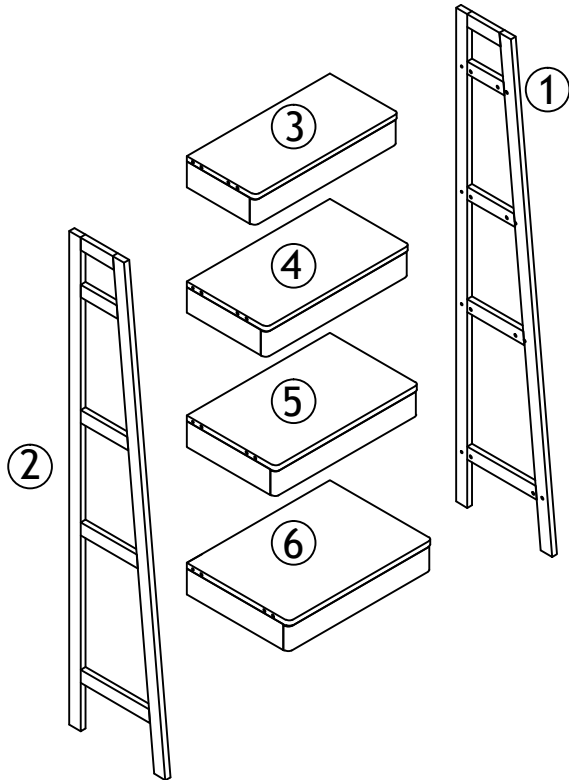

Version number: 2 Product code: ST DRWS ISO WDE OAK Date: 02/12/2025

experts in small space living

Parts Checklist

Please count and check every component very carefully before you begin

- ① Right Side x 1
- ② Left Side x 1
- ③ Shelf A (245 mm) x1
- ④ Shelf B (285 mm) x1
- ⑤ Shelf C (320mm) x1
- ⑥ Shelf D (365 mm) x1