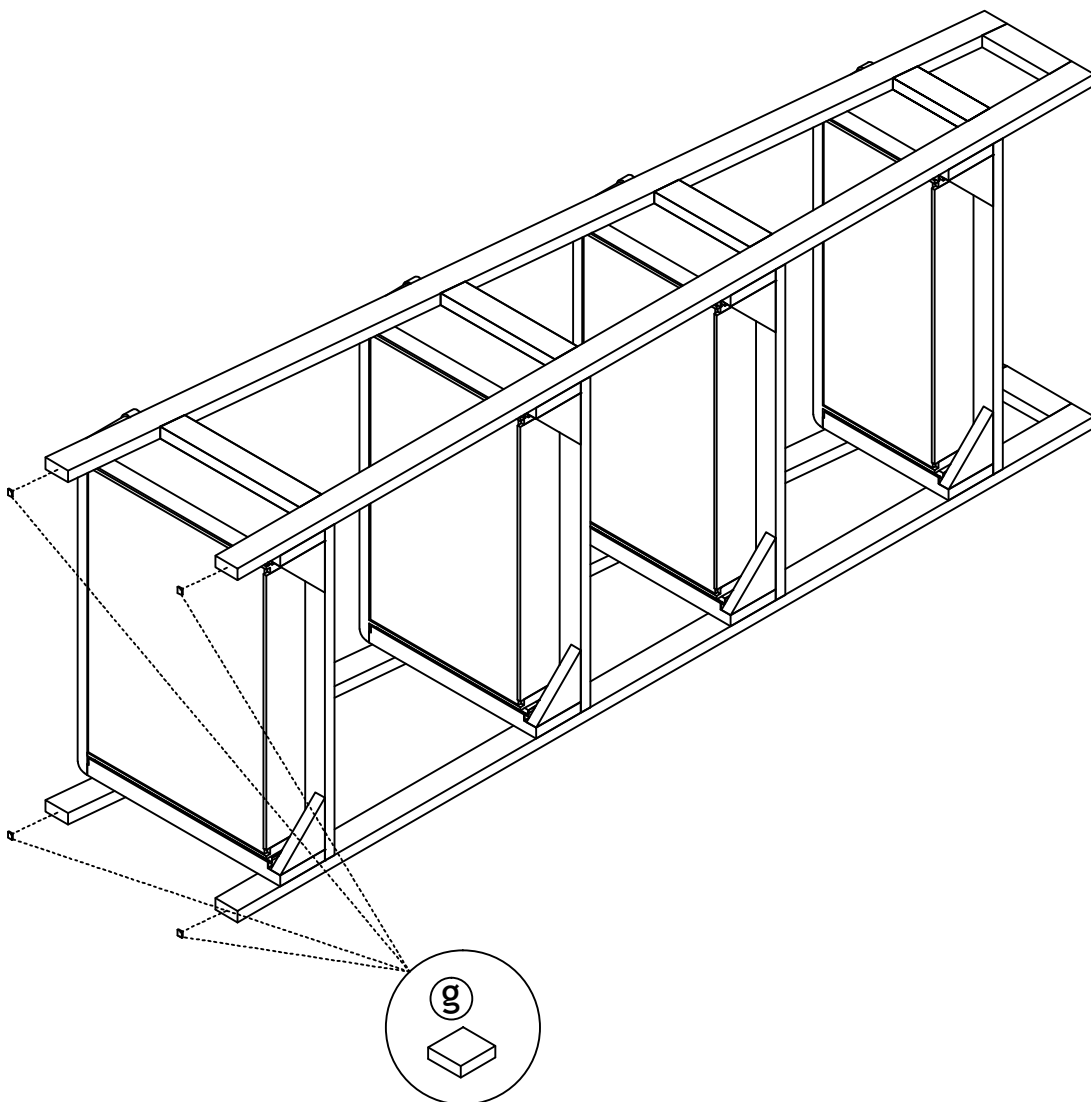

How To Assemble Your Drawers

Please follow these instructions carefully

5.